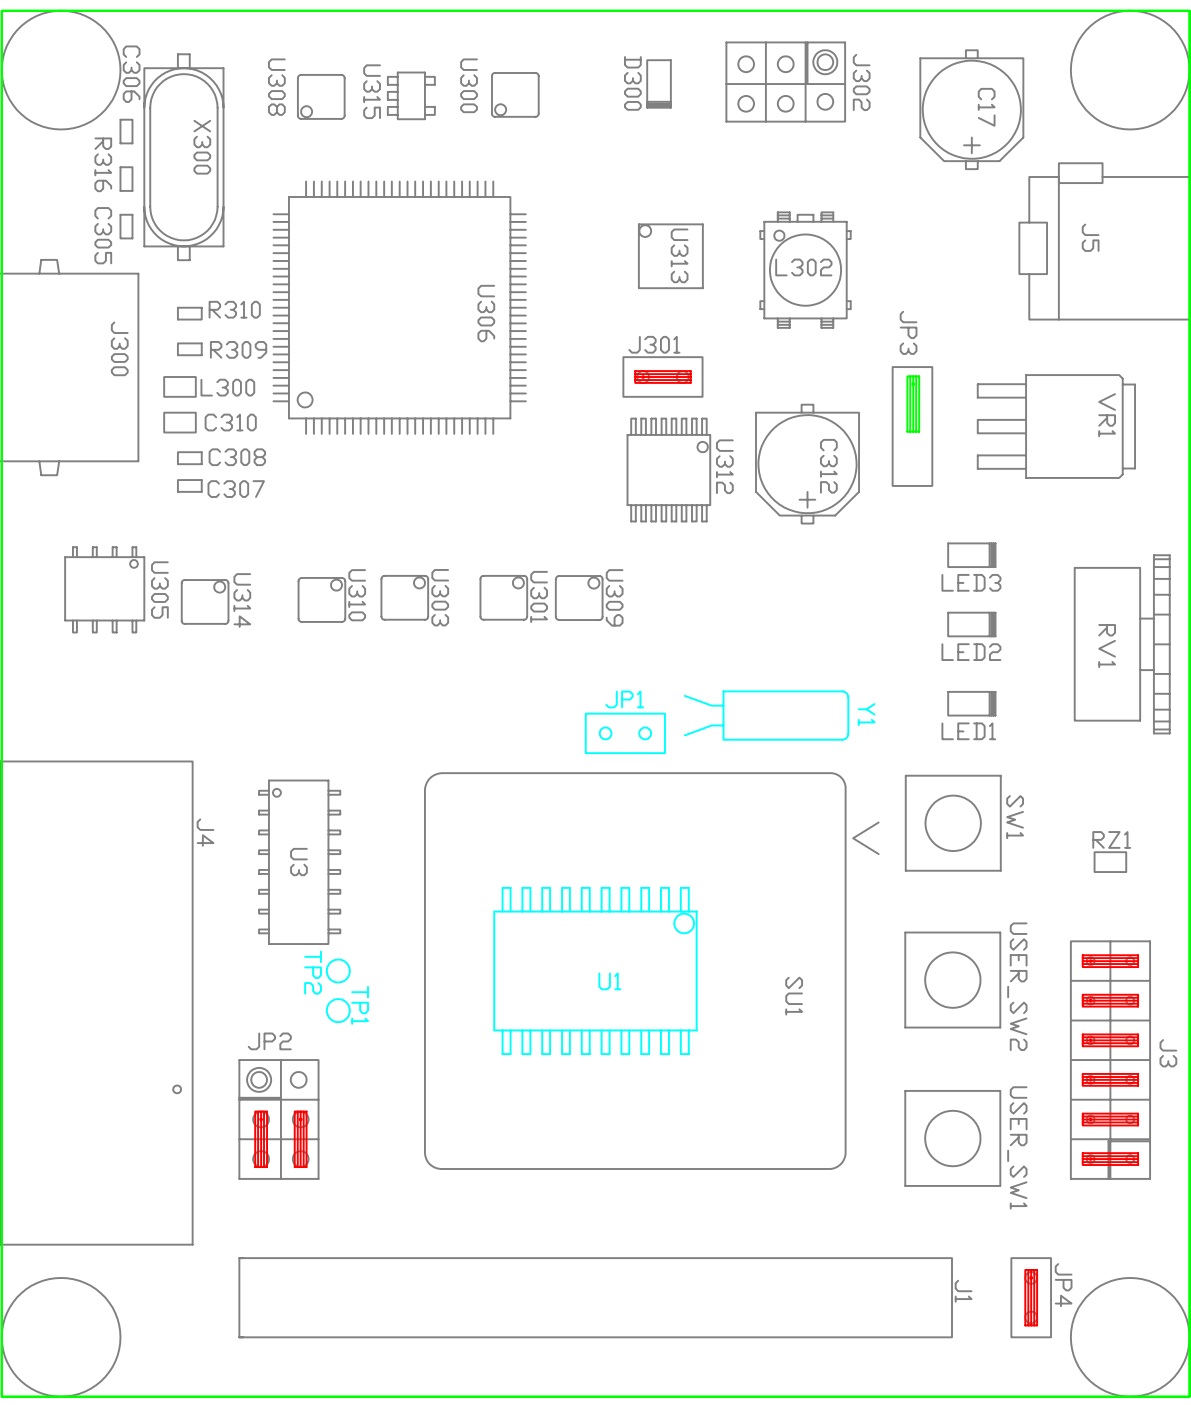

DOC-0494-061 REV A
 SHUNT (GREEN SHUNTS MOVED FOR SHIP)
 DEFAULT SHUNT POSITIONS (AS SHIPPED)
 BLUE COMPONENTS ARE DNI

TOP ASSY
 DEMO9RS08KB12 AXM-0494 REV A
 AXIDM MANUFACTURING APPROVED: SR,7/27/09