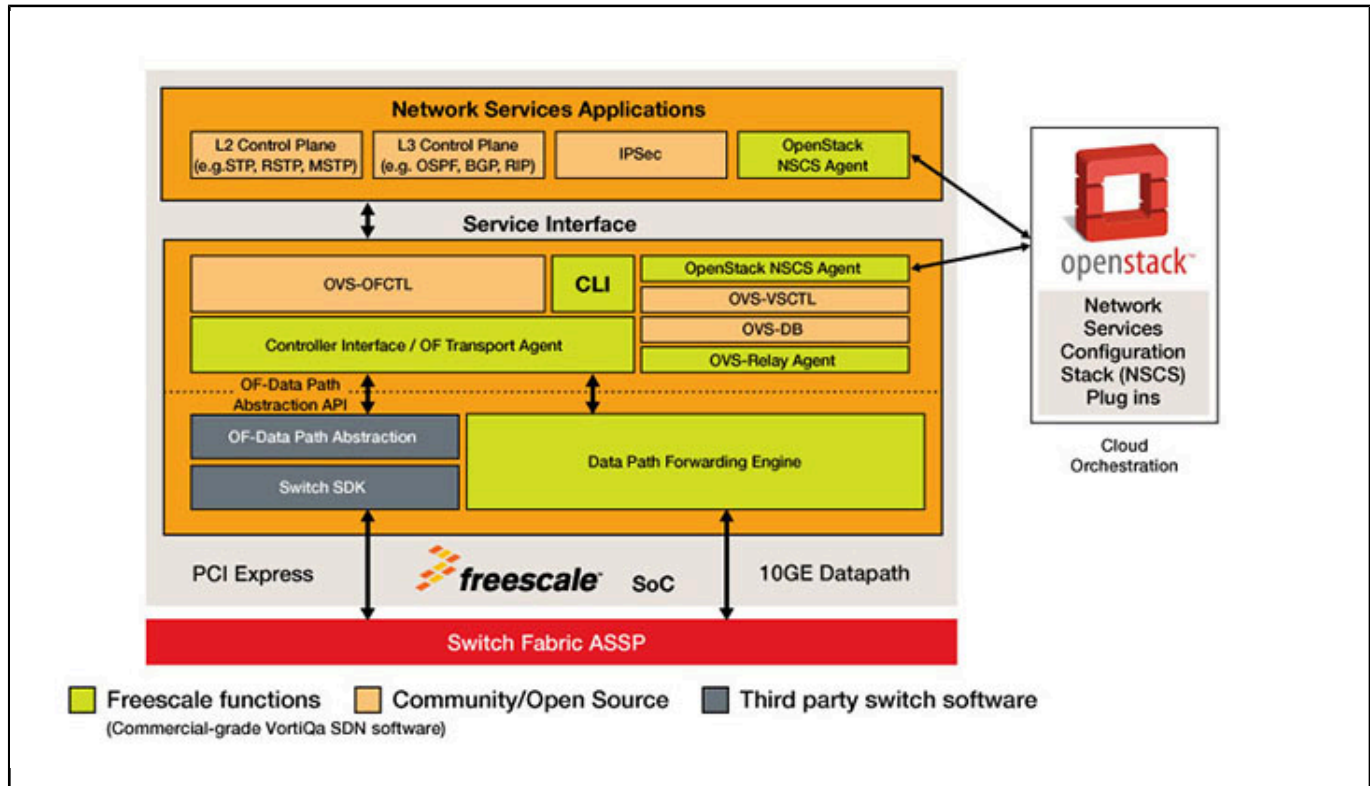

Network Services Switch Solution Block Diagram Block Diagram

View additional information for [Network Services Switching Platform](#).

Note: The information on this document is subject to change without notice.

www.nxp.com

NXP and the NXP logo are trademarks of NXP B.V. All other product or service names are the property of their respective owners. The related technology may be protected by any or all of patents, copyrights, designs and trade secrets. All rights reserved. © 2024 NXP B.V.